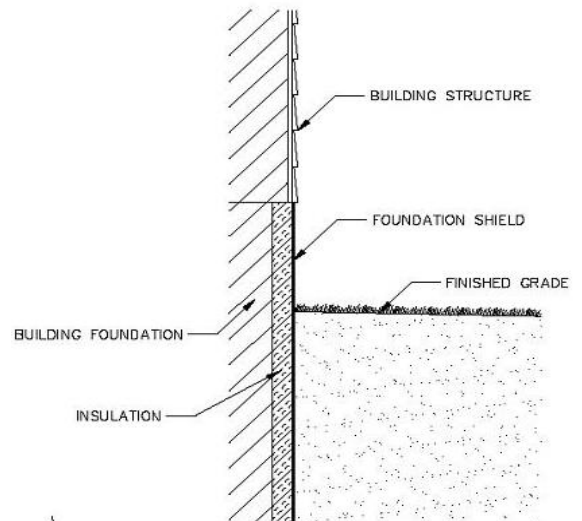

46271 184th Street
Castlewood, SD 57223
1-888-295-6330
1-605-793-2356 fax
www.creativepanelsolutions.com

CPS Foundation Shield

Protect your foundation and insulation and increase the energy efficiency of your home with our easy to install system.

Foundation Shield is designed for installation over foundations as an extra barrier of protection against moisture and insects, trapping the energy used to heat and cool your home. According to DOE published literature, heat loss from an un-insulated, conditioned basement may represent up to 50% of a home's total heat loss. Since concrete offers little resistance to heat loss, it is recommended by the DOE to insulate your home's foundation. Our Foundation Shield can significantly reduce your home's heat loss and provide a durable, attractive, and cost-effective finish for your foundation insulation project.

Product Features

- ✓ Attractive Textured Gray finish complements the color of any home
- ✓ Foundation Shield is available in rolls 16", 24", or 48" wide x 50' long
- ✓ Pest and insect resistant
- ✓ Highly moisture resistant
- ✓ Resists stains and odors
- ✓ Durable and shatter resistant
- ✓ Install the panels directly over solid walls or insulation
- ✓ Full array of fasteners, trims, and adhesives available for professional installation